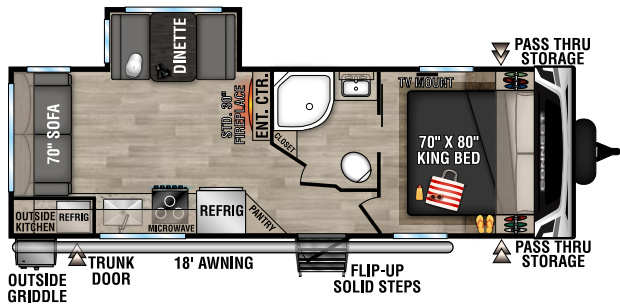

# CONNECT

LIGHTWEIGHT TRAVEL TRAILERS

C241RLK UVV - 5,770 | Exterior Length - 28'11" | Sleeps - 5

C251BHK UVV - 5,940 | Exterior Length - 29'5" | Sleeps - 7

C261RB UVV - 6,240 | Exterior Length - 30'4" | Sleeps - 5

C261RKK UVV - 6,310 | Exterior Length - 30'8" | Sleeps - 5

C272FK UVV - 6,900 | Exterior Length - 31'1" | Sleeps - 5

C291BHK UVV - 6,820 | Exterior Length - 33'11" | Sleeps - 10

# 2023 CONNECT

**C292RDK** UVV - 7,170 | Exterior Length - 32'5" | Sleeps - 5

**NEW**  
**C312RE** UVV - 7,310 | Exterior Length - 36'1" | Sleeps - 6

**C313MK** UVV - 8,130 | Exterior Length - 36'1" | Sleeps - 3

**C322BHK** UVV - 7,970 | Exterior Length - 37'1" | Sleeps - 9

Connect