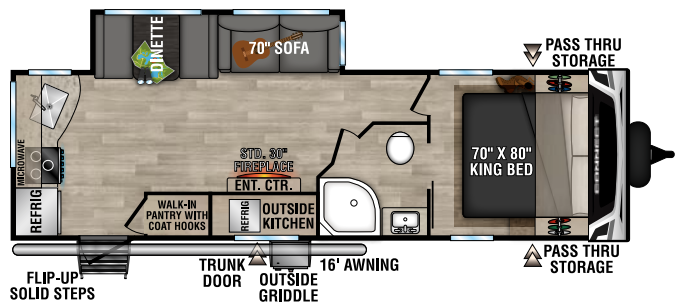

# CONNECT

LIGHTWEIGHT TRAVEL TRAILERS

C241RLK UVV - 5,770 | Exterior Length - 28'11" | Sleeps - 5

C251BHK UVV - 5,940 | Exterior Length - 29'5" | Sleeps - 7

C261RB UVV - 6,240 | Exterior Length - 30'4" | Sleeps - 5

C261RKK UVV - 6,310 | Exterior Length - 30'8" | Sleeps - 5

C272FK UVV - 6,900 | Exterior Length - 31'1" | Sleeps - 5

C291BHK UVV - 6,820 | Exterior Length - 33'11" | Sleeps - 10

# 2023 CONNECT

**C292RDK** UVV - 7,170 | Exterior Length - 32'5" | Sleeps - 5

**NEW**  
**C312RE** UVV - 7,310 | Exterior Length - 36'1" | Sleeps - 6

**C313MK** UVV - 8,130 | Exterior Length - 36'1" | Sleeps - 3

**C322BHK** UVV - 7,970 | Exterior Length - 37'1" | Sleeps - 9

Connect