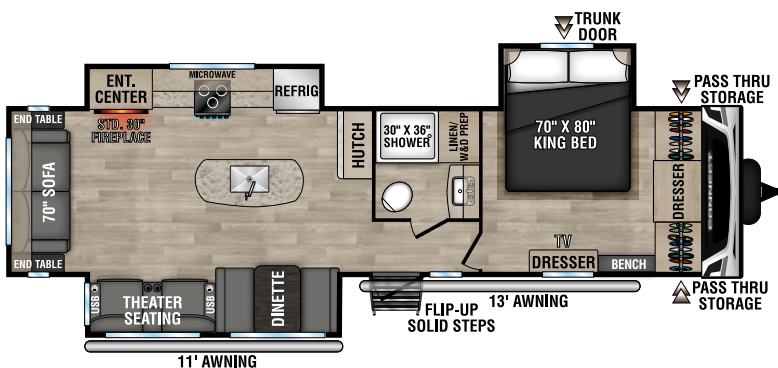

C261RKK UVV - 6,310 | Exterior Length - 30'8" | Sleeps - 5

C272FK UVV - 6,900 | Exterior Length - 31'1" | Sleeps - 5

C291BHK UVV - 6,820 | Exterior Length - 33'11" | Sleeps - 10

# 2023 CONNECT

**C292RDK** UVV - 7,170 | Exterior Length - 32'5" | Sleeps - 5

**NEW**  
**C312RE** UVV - 7,310 | Exterior Length - 36'1" | Sleeps - 6

**C313MK** UVV - 8,130 | Exterior Length - 36'1" | Sleeps - 3

**C322BHK** UVV - 7,970 | Exterior Length - 37'1" | Sleeps - 9

Connect