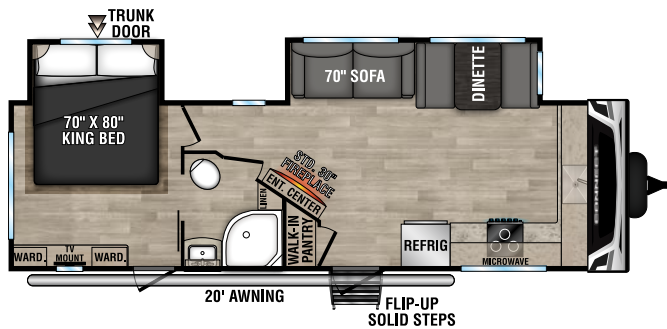

# CONNECT

LIGHTWEIGHT TRAVEL TRAILERS

C241RLK UVV - 5,770 | Exterior Length - 28'11" | Sleeps - 5

C251BHK UVV - 5,940 | Exterior Length - 29'5" | Sleeps - 7

C261RB UVV - 6,240 | Exterior Length - 30'4" | Sleeps - 5

C261RKK UVV - 6,310 | Exterior Length - 30'8" | Sleeps - 5

C272FK UVV - 6,900 | Exterior Length - 31'1" | Sleeps - 5

C291BHK UVV - 6,820 | Exterior Length - 33'11" | Sleeps - 10

# 2023 CONNECT

**C292RDK** UVV - 7,170 | Exterior Length - 32'5" | Sleeps - 5

**NEW**  
**C312RE** UVV - 7,310 | Exterior Length - 36'1" | Sleeps - 6

**C313MK** UVV - 8,130 | Exterior Length - 36'1" | Sleeps - 3

**C322BHK** UVV - 7,970 | Exterior Length - 37'1" | Sleeps - 9

Connect