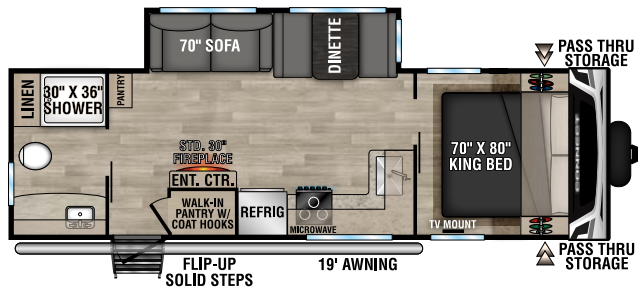

# CONNECT

LIGHTWEIGHT TRAVEL TRAILERS

C241RLK UVV - 5,770 | Exterior Length - 28'11" | Sleeps - 5

C251BHK UVV - 5,940 | Exterior Length - 29'5" | Sleeps - 7

C261RB UVV - 6,240 | Exterior Length - 30'4" | Sleeps - 5

C261RKK UVV - 6,310 | Exterior Length - 30'8" | Sleeps - 5

C272FK UVV - 6,900 | Exterior Length - 31'1" | Sleeps - 5

C291BHK UVV - 6,820 | Exterior Length - 33'11" | Sleeps - 10

# 2023 CONNECT

**C292RDK** UVV - 7,170 | Exterior Length - 32'5" | Sleeps - 5

**NEW**  
**C312RE** UVV - 7,310 | Exterior Length - 36'1" | Sleeps - 6

**C313MK** UVV - 8,130 | Exterior Length - 36'1" | Sleeps - 3

**C322BHK** UVV - 7,970 | Exterior Length - 37'1" | Sleeps - 9

Connect