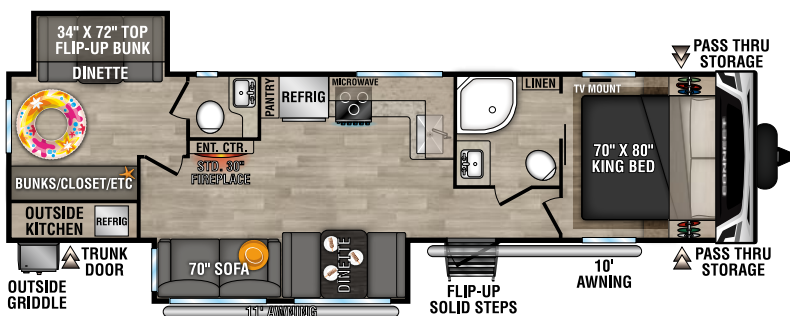

C261RKK UVV - 6,310 | Exterior Length - 30'8" | Sleeps - 5

C272FK UVV - 6,900 | Exterior Length - 31'1" | Sleeps - 5

C291BHK UVV - 6,820 | Exterior Length - 33'11" | Sleeps - 10

# 2023 CONNECT

**C292RDK** UVV - 7,170 | Exterior Length - 32'5" | Sleeps - 5

**NEW**  
**C312RE** UVV - 7,310 | Exterior Length - 36'1" | Sleeps - 6

**C313MK** UVV - 8,130 | Exterior Length - 36'1" | Sleeps - 3

**C322BHK** UVV - 7,970 | Exterior Length - 37'1" | Sleeps - 9

Connect