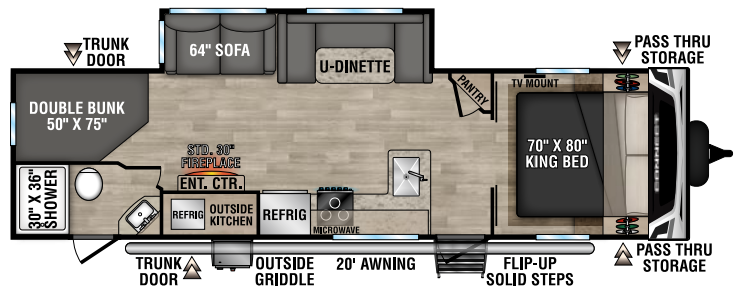

# CONNECT

LIGHTWEIGHT TRAVEL TRAILERS

C241RLK UVV - 5,770 | Exterior Length - 28'11" | Sleeps - 5

C251BHK UVV - 5,940 | Exterior Length - 29'5" | Sleeps - 7

C261RB UVV - 6,240 | Exterior Length - 30'4" | Sleeps - 5

C261RKK UVV - 6,310 | Exterior Length - 30'8" | Sleeps - 5

C272FK UVV - 6,900 | Exterior Length - 31'1" | Sleeps - 5

C291BHK UVV - 6,820 | Exterior Length - 33'11" | Sleeps - 10

# 2023 CONNECT

**C292RDK** UVV - 7,170 | Exterior Length - 32'5" | Sleeps - 5

**NEW**  
**C312RE** UVV - 7,310 | Exterior Length - 36'1" | Sleeps - 6

**C313MK** UVV - 8,130 | Exterior Length - 36'1" | Sleeps - 3

**C322BHK** UVV - 7,970 | Exterior Length - 37'1" | Sleeps - 9

Connect