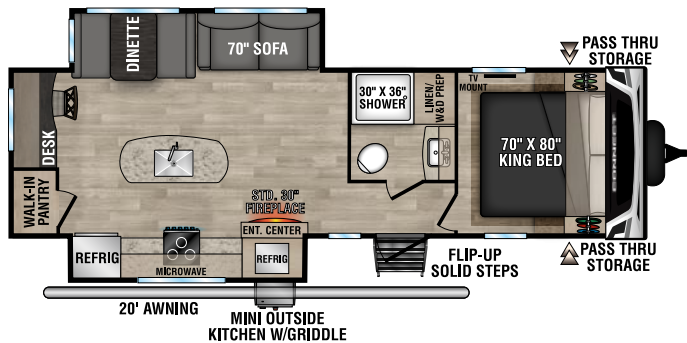

C261RKK UVV - 6,310 | Exterior Length - 30'8" | Sleeps - 5

C272FK UVV - 6,900 | Exterior Length - 31'1" | Sleeps - 5

C291BHK UVV - 6,820 | Exterior Length - 33'11" | Sleeps - 10

# 2023 CONNECT

**C292RDK** UVV - 7,170 | Exterior Length - 32'5" | Sleeps - 5

**NEW**  
**C312RE** UVV - 7,310 | Exterior Length - 36'1" | Sleeps - 6

**C313MK** UVV - 8,130 | Exterior Length - 36'1" | Sleeps - 3

**C322BHK** UVV - 7,970 | Exterior Length - 37'1" | Sleeps - 9

Connect