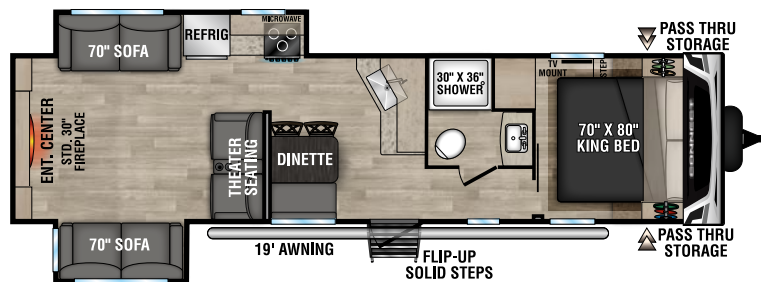

C261RKK UVV - 6,310 | Exterior Length - 30'8" | Sleeps - 5

C272FK UVV - 6,900 | Exterior Length - 31'1" | Sleeps - 5

C291BHK UVV - 6,820 | Exterior Length - 33'11" | Sleeps - 10

# 2023 CONNECT

**C292RDK** UVV - 7,170 | Exterior Length - 32'5" | Sleeps - 5

**NEW**  
**C312RE** UVV - 7,310 | Exterior Length - 36'1" | Sleeps - 6

**C313MK** UVV - 8,130 | Exterior Length - 36'1" | Sleeps - 3

**C322BHK** UVV - 7,970 | Exterior Length - 37'1" | Sleeps - 9

Connect