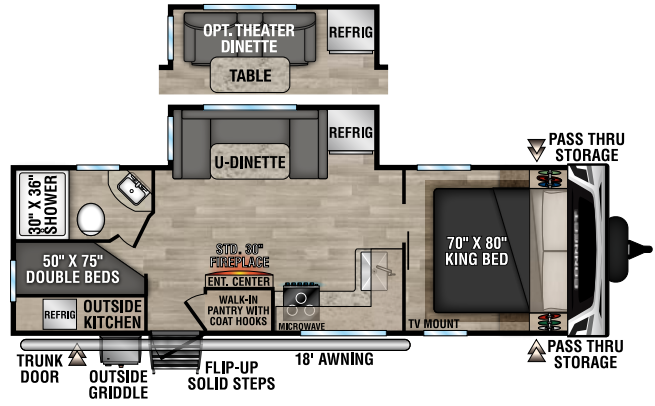

# CONNECT

LIGHTWEIGHT TRAVEL TRAILERS

C241RLK UVV - 5,770 | Exterior Length - 28'11" | Sleeps - 5

C251BHK UVV - 5,940 | Exterior Length - 29'5" | Sleeps - 7

C261RB UVV - 6,240 | Exterior Length - 30'4" | Sleeps - 5

C261RKK UVV - 6,310 | Exterior Length - 30'8" | Sleeps - 5

C272FK UVV - 6,900 | Exterior Length - 31'1" | Sleeps - 5

C291BHK UVV - 6,820 | Exterior Length - 33'11" | Sleeps - 10

# 2023 CONNECT

**C292RDK** UVV - 7,170 | Exterior Length - 32'5" | Sleeps - 5

**NEW**  
**C312RE** UVV - 7,310 | Exterior Length - 36'1" | Sleeps - 6

**C313MK** UVV - 8,130 | Exterior Length - 36'1" | Sleeps - 3

**C322BHK** UVV - 7,970 | Exterior Length - 37'1" | Sleeps - 9

Connect